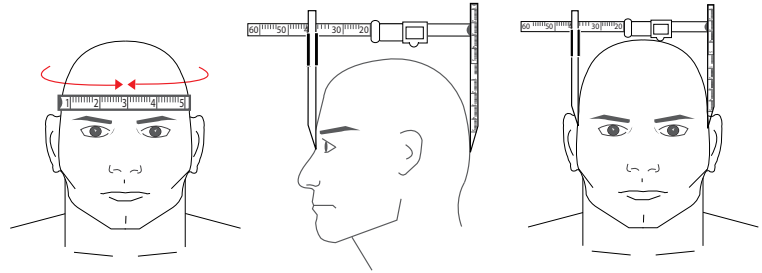

# SIZING GUIDE

## USING A TAPE MEASURE AND CALIPERS:

### 1. Circumference:

Using a measuring tape, measure maximum head circumference approximately 12 mm above the eyebrows and ears.

### 2. Length:

Using calipers or two pencils, measure maximum head length. If using two pencils instead of calipers, hold one between eyebrows and one at the back of the head and measure head length.