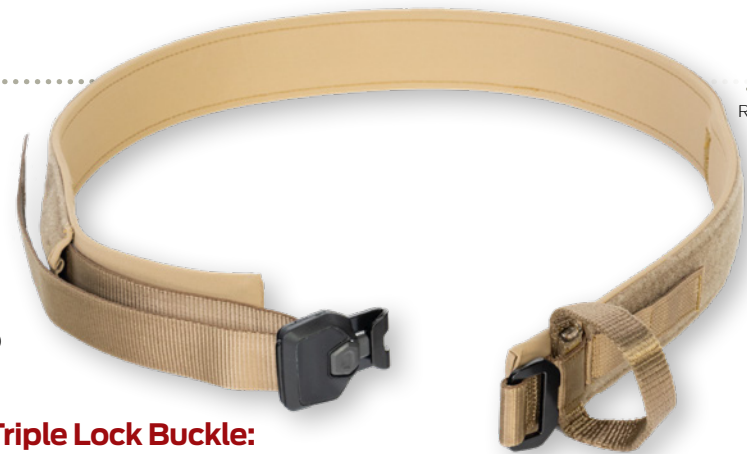

TACTICAL HIP BELT - II *Coyote*

A multi-disciplinary tactical harness for use in various operational environments.

NAR & Edelrid have joined forces to bring the new Edelrid Tactical Harness to the US. Edelrid is the industry leader with 150 years of experience in rope and climbing gear manufacturing. A full customer solution, the tactical harness system is not only an emergency harness, but it can also be fully used as a climbing harness and can be worn comfortable loaded or unloaded.

Key Differentiators: single tie-in attachment point, sized to integrate into standard pant loops, no carabiner needed to connect belt to leg loops, triple lock safety buckle, integrates into or under any battle belt, built in indicator threads inside webbing for visual on wear, sleek, smooth and easy to use.

Triple Lock Buckle:

- The Triple Lock buckle is the safest and most innovative buckle in Edelrid's line of products
- Triple buckle requires 3 step release, unload (press bar release) for webbing to loosen, press the large release button, push buckle together and angle the buckle outward to release catch from buckle closure. *(see educational materials below for more data and visuals)
- Under load the buckle cannot open inadvertently but with release bar can be loosened not under load to aid in buckle release
- Although a very safe buckle it is still very fast and effective to use
- Large push button release can be manipulated with gloves on
- The webbing release bar prohibits loosening of webbing during load and also when unloaded
- All homogenous metal parts to avoid corrosion
- Saltwater resistant