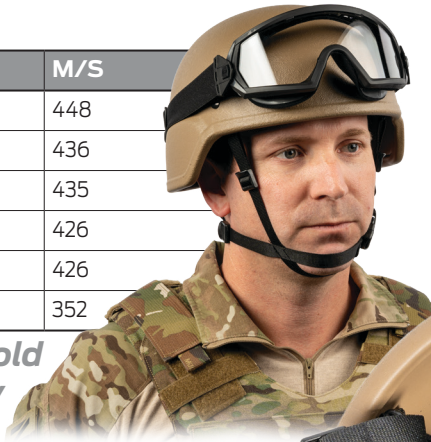

Specifications:

- Protection Level IIIA according to NIJ 0106.01
- Tested and verified to meet or exceed ballistic resistance as specified under NIJ Standard 0106.01 by an NIJ accredited laboratory
- Materials Including: Kevlar® Fibers and thermoset resin shell construction
- Head Protection: Front, back, crown, and top of head
- Harness: Dial ratchet option and comes standard with 4 pt Harness
- Padding: D30 TRUST 7 Pad helmet system

NORTH AMERICAN RESCUE®

www.NARescue.com • 888.689.6277

PRODUCTS
WITH A **MISSION®**

Ballistic Data

CARTRIDGE	PROJECTILE	FT/S	M/S
.357 SIG (NIJ06)	125 gr FMJ	1470	448
.44 Magnum(NIJ06)	240 gr SJHP	1430	436
.357 Magnum	158 gr JSP	1430	435
.44 Magnum	240 gr SWCGC	1400	426
9 x 19mm Parabellum	124 gr FMJRN	1400	426
.40 S&W	180 gr FMJ	1155	352

Goggles Sold Separately

SS 401 Advanced Combat Helmet Full Cut

COLOR	SIZE	ITEM#
BLACK	SM	70-0390
BLACK	M	70-0389
BLACK	LG	70-0388
BLACK	XL	70-0391
TAN	SM	70-0394
TAN	M	70-0393
TAN	LG	70-0392
TAN	XL	70-0395