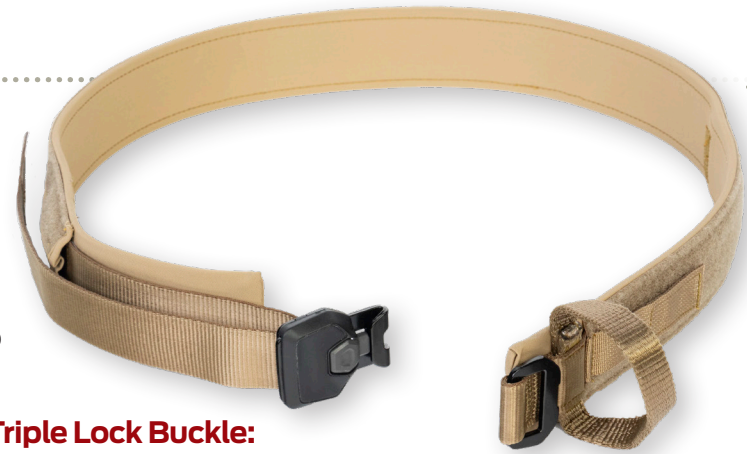

TACTICAL HIP BELT - II *Coyote*

A multi-disciplinary tactical harness for use in various operational environments.

NAR & Edelrid have joined forces to bring the new Edelrid Tactical Harness to the US. Edelrid is the industry leader with 150 years of experience in rope and climbing gear manufacturing. A full customer solution, the tactical harness system is not only an emergency harness, but it can also be fully used as a climbing harness and can be worn comfortable loaded or unloaded.

Key Differentiators: single tie-in attachment point, sized to integrate into standard pant loops, no carabiner needed to connect belt to leg loops, triple lock safety buckle, integrates into or under any battle belt, built in indicator threads inside webbing for visual on wear, sleek, smooth and easy to use.

Triple Lock Buckle:

- The Triple Lock buckle is the safest and most innovative buckle in Edelrid's line of products
- Triple buckle requires 3 step release, unload (press bar release) for webbing to loosen, press the large release button, push buckle together and angle the buckle outward to release catch from buckle closure. *(see educational materials below for more data and visuals)
- Under load the buckle cannot open inadvertently but with release bar can be loosened not under load to aid in buckle release
- Although a very safe buckle it is still very fast and effective to use
- Large push button release can be manipulated with gloves on
- The webbing release bar prohibits loosening of webbing during load and also when unloaded
- All homogenous metal parts to avoid corrosion
- Saltwater resistant