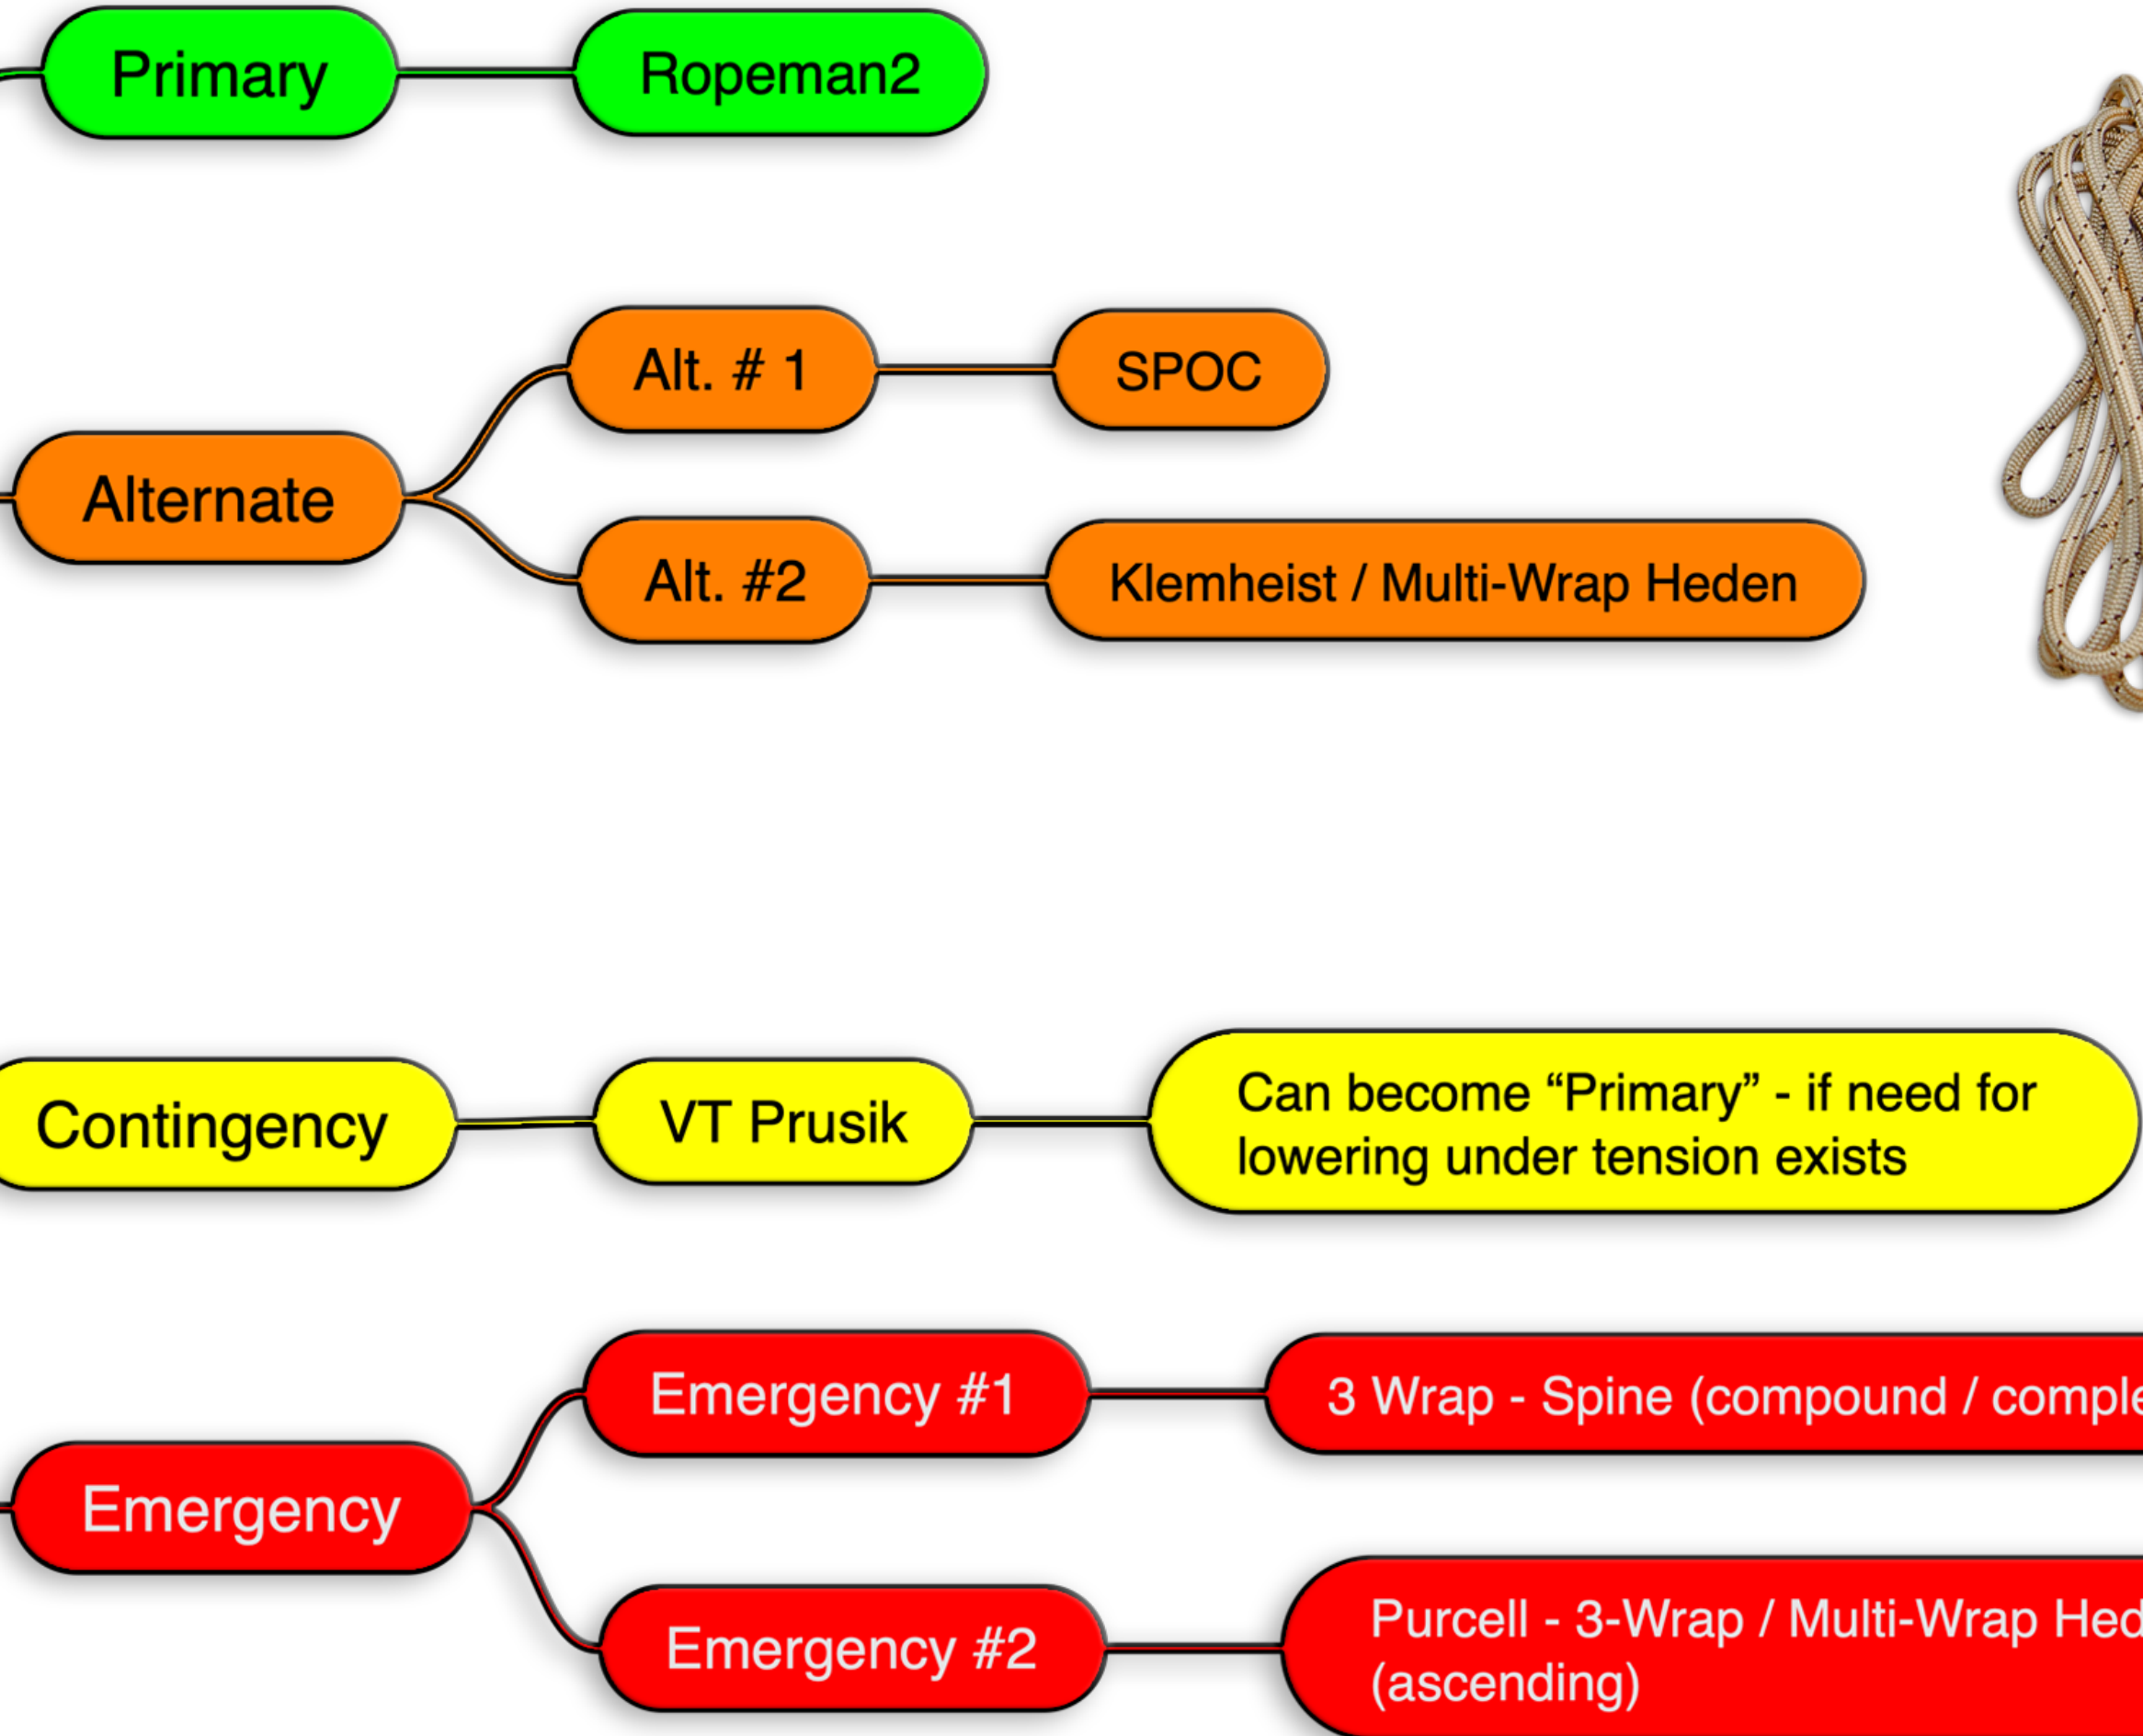

Based off of the Adaptable Vertical Response Rack

# ROPE GRAB QUICK REFERENCE P-A-C-E MAP

## Rope Grabs - P-A-C-E Format

Note: Options within P-A-C-E are based on both component and system efficiency, depending on end-user requirements.